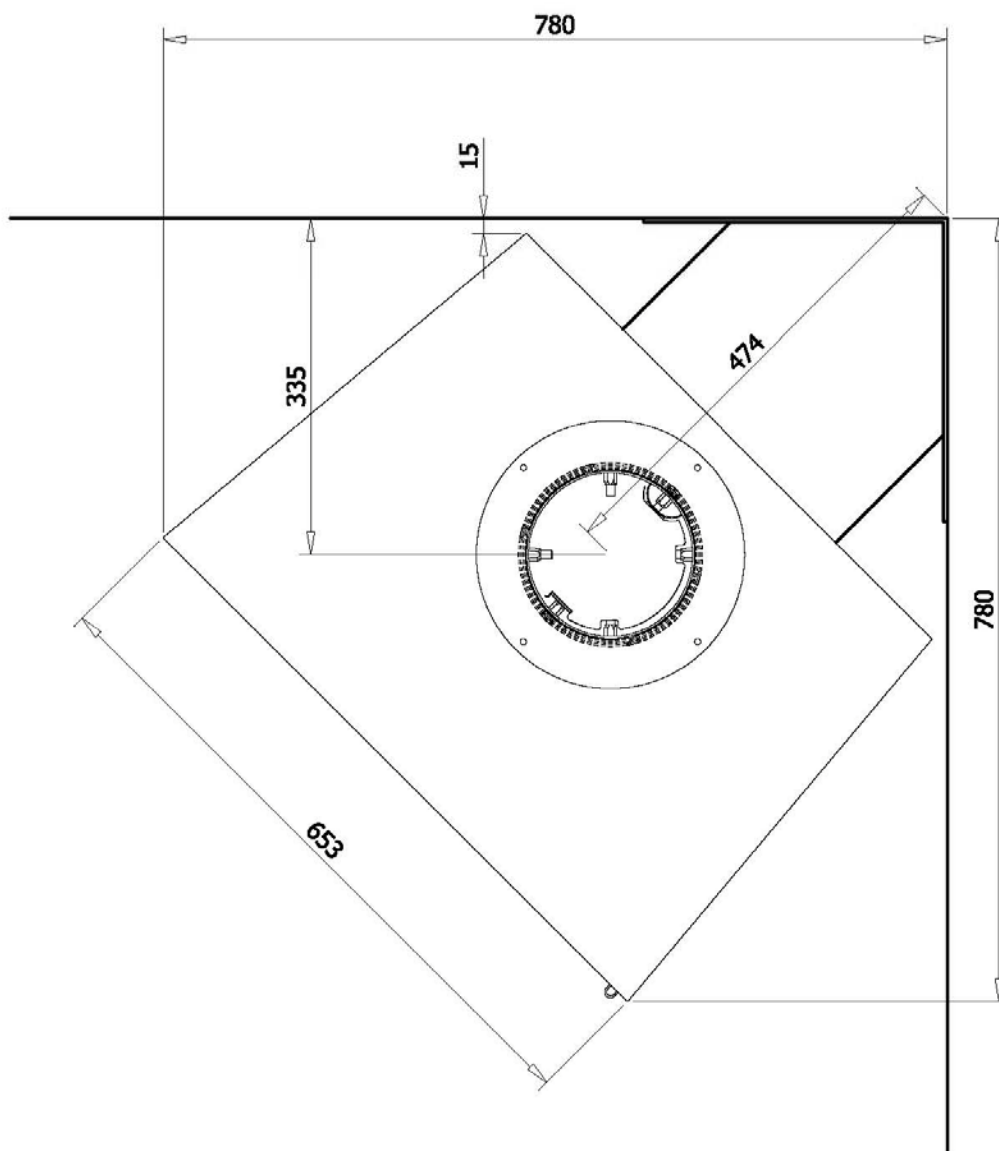

METALLIC FIREPLACE MODEL D-7 WITH OPTIONAL PIECE TO PUT CORNER

- Croquis and measures

(Centelles a 25th February'2011)